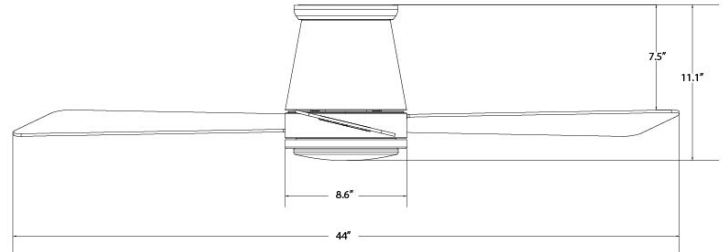

Hug 44

F-036L

44" Flush Mounted Fan

WAC SMART FANS

PRODUCT DESCRIPTION

Timeless style meets intuitive functionality. Hug's super quiet DC motor runs 70% more efficient than traditional AC fans, and comes in Matte Black, Matte White, and Brushed Nickel finishes.